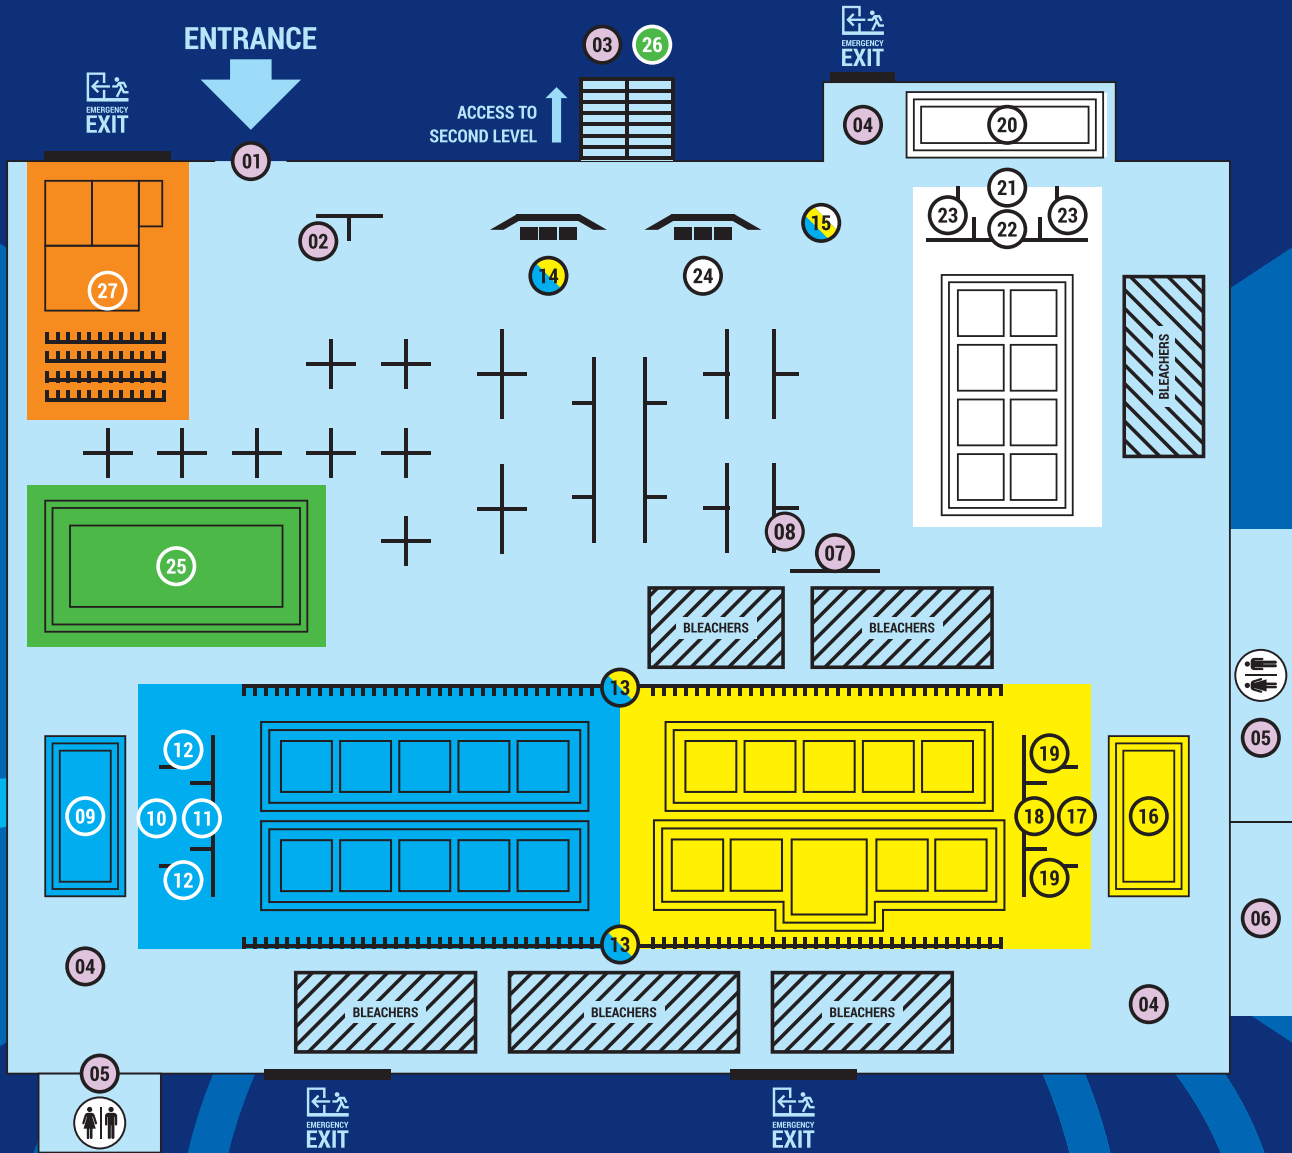

LAS VEGAS CONVENTION CENTER - HALLS N3 & N4

GENERAL AREAS	EVENTS			
	BLUE ZONE	YELLOW ZONE	WHITE ZONE	SEMINARS
<ul style="list-style-type: none"> 01 Entrance 02 Customer Service 03 Athletes Check-in* 04 Changing Station 05 Restroom 06 Concession 07 Event T-shirt Booth 08 IBJJF Store 	<ul style="list-style-type: none"> 09 Warm-up Mats 10 Warm-up Area 11 Test Scale 12 Check-in / Weigh-in 13 Coach Area 14 Podium 15 Open Class Registration 	<ul style="list-style-type: none"> 13 Coach Area 14 Podium 15 Open Class Registration 16 Warm-up Mats 17 Warm-up Area 18 Test Scale 19 Check-in / Weigh-in 	<ul style="list-style-type: none"> 15 Open Class Registration 20 Warm-up Mats 21 Warm-up Area 22 Test Scale 23 Check-in / Weigh-in 24 Podium 	<ul style="list-style-type: none"> 25 Free Seminars Registration / Check-in 26 IBJJF Experience* Room N263C
				MUSCLE CONTEST
				<ul style="list-style-type: none"> 27 Stage / Sitting Area

* Located on the second level. Access through stairs situated outside the hall.